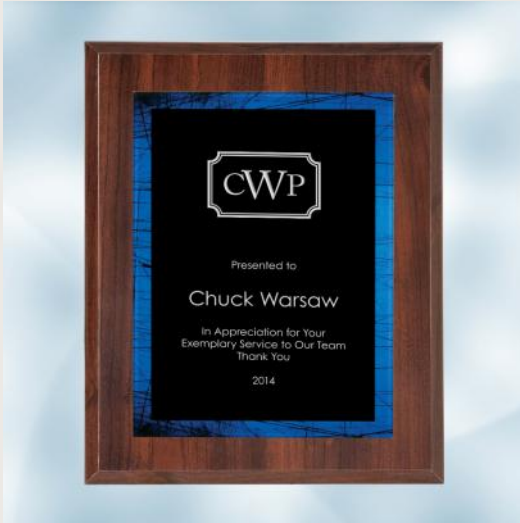

Blue Galaxy Acrylic Cherry Wood Plaque
Acrylic, Wood | Laser Engraving

<Acrylic Lucite >

Size	SKU	Dimension	Wt./PC	12	25	50	100(4C)
S	200121	10" x 8" x 7/8" / Plate 8" x 6"	3.5	$64.90	$63.28	$61.66	$58.41
L	200122	12" x 9" x 7/8" / Plate 10" x 7"	4.5	$75.90	$74.00	$72.11	$68.31