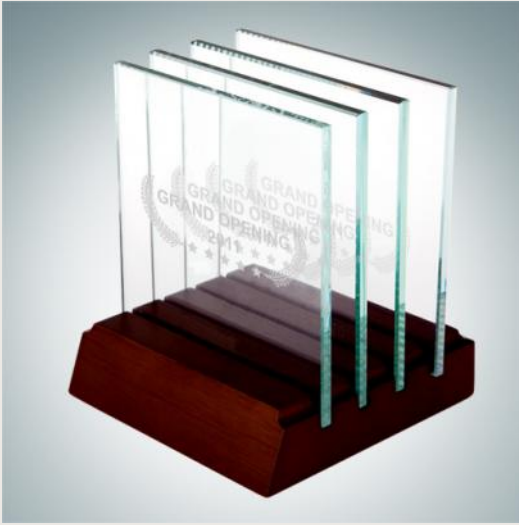

Square Glass Coaster
Jade Glass, Wood | Laser Engraving

<Drinkware | Coasters >

Size	SKU	Dimension	Wt./PC	24	50	100	200(4C)
Single	120371	3/16" x 4" x 4"	0.5	\$16.45	\$16.03	\$15.62	\$14.80
Set	120372	4-3/4" x 4" x 3-3/4"	1.5	\$53.90	\$52.55	\$51.21	\$48.51

Octagon Glass Coaster
Jade Glass | Laser Engraving

<Drinkware | Coasters >

Size	SKU	Dimension	Wt./PC	24	50	100	200(4C)
Single	120381	3/16" x 4" x 4"	0.5	\$16.45	\$16.03	\$15.62	\$14.80
Set	120382	4-3/4" x 4" x 3-3/4"	1.5	\$53.90	\$52.55	\$51.21	\$48.51

Circle Glass Coaster

Jade Glass, Wood | Laser Engraving

<Drinkware | Coasters >

Size	SKU	Dimension	Wt./PC	24	50	100	200(4C)
Single	120391	3/16" x 4" x 4"	0.5	\$16.45	\$16.03	\$15.62	\$14.80
Set	120392	4-3/4" x 4" x 3-3/4"	1.5	\$53.90	\$52.55	\$51.21	\$48.51