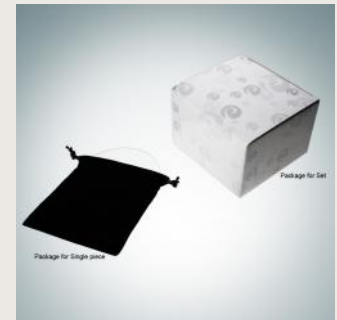

Square Glass Coaster
Jade Glass, Wood | Laser Engraving

<Drinkware | Coasters >

Size	SKU	Dimension	Wt./PC	24	50	100	200(4C)
Single	120371	3/16" x 4" x 4"	0.5	\$16.45	\$16.03	\$15.62	\$14.80
Set	120372	4-3/4" x 4" x 3-3/4"	1.5	\$53.90	\$52.55	\$51.21	\$48.51

Octagon Glass Coaster
Jade Glass | Laser Engraving

<Drinkware | Coasters >

Size	SKU	Dimension	Wt./PC	24	50	100	200(4C)
Single	120381	3/16" x 4" x 4"	0.5	\$16.45	\$16.03	\$15.62	\$14.80
Set	120382	4-3/4" x 4" x 3-3/4"	1.5	\$53.90	\$52.55	\$51.21	\$48.51