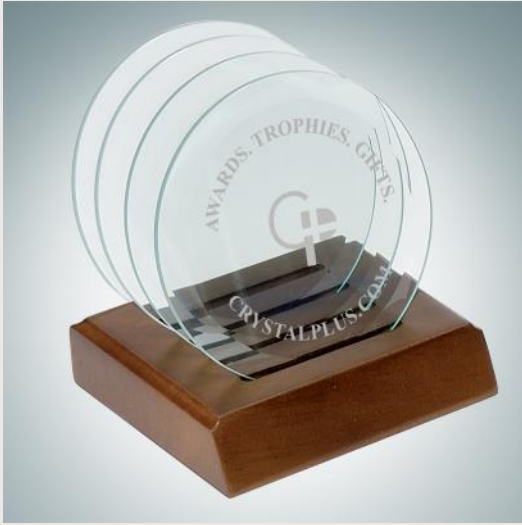

Circle Glass Coaster

Jade Glass, Wood | Laser Engraving

<Drinkware | Coasters >

Size	SKU	Dimension	Wt./PC	24	50	100	200(4C)
Single	120391	3/16" x 4" x 4"	0.5	$16.45	$16.03	$15.62	$14.80
Set	120392	4-3/4" x 4" x 3-3/4"	1.5	$53.90	$52.55	$51.21	$48.51

No Setup Fee. Price includes artwork proof and imprinting one logo and texts on one imprint area when vector art logo file is provided. Additional logo for imprinting $5/pc (G); Additional position for engraving $10/ pc (G); Color-fill $6.25/pc (G) per logo or $12.50/pc (G) logo + texts. Production Time: 3 days after artwork approval.