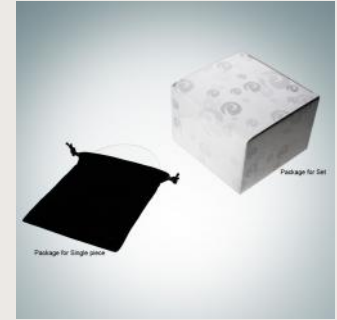

Square Glass Coaster
Jade Glass, Wood | Laser Engraving

<Drinkware | Coasters >

Size	SKU	Dimension	Wt./PC	24	50	100	200(4C)
Single	120371	3/16" x 4" x 4"	0.5	\$16.45	\$16.03	\$15.62	\$14.80
Set	120372	4-3/4" x 4" x 3-3/4"	1.5	\$53.90	\$52.55	\$51.21	\$48.51

Octagon Glass Coaster
Jade Glass | Laser Engraving

<Drinkware | Coasters >

Size	SKU	Dimension	Wt./PC	24	50	100	200(4C)
Single	120381	3/16" x 4" x 4"	0.5	\$16.45	\$16.03	\$15.62	\$14.80
Set	120382	4-3/4" x 4" x 3-3/4"	1.5	\$53.90	\$52.55	\$51.21	\$48.51