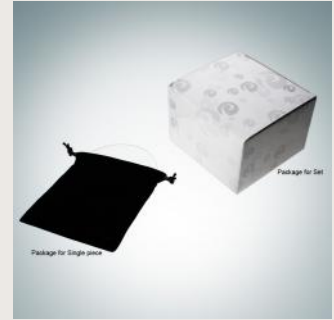

Circle Glass Coaster

Jade Glass, Wood | Laser Engraving

<Drinkware | Coasters >

Size	SKU	Dimension	Wt./PC	24	50	100	200(4C)
Single	120391	3/16" x 4" x 4"	0.5	$16.45	$16.03	$15.62	$14.80
Set	120392	4-3/4" x 4" x 3-3/4"	1.5	$53.90	$52.55	$51.21	$48.51

No Setup Fee. Price includes artwork proof and imprinting one logo and texts on one imprint area when vector art logo file is provided. Additional logo for imprinting $5/pc (G); Additional position for engraving $10/ pc (G); Color-fill $6.25/pc (G) per logo or $12.50/pc (G) logo + texts. Production Time: 3 days after artwork approval.