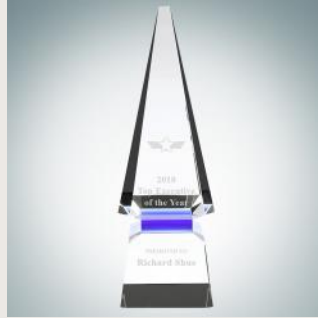

Blue Spire

Optical Crystal | Sandblast Etch

<Color Deco Crystal >

Size	SKU	Dimension	Wt./PC	1	6	25	50(4C)
NA	150150	10-3/4" x 3-1/2" x 3-1/2"	8.5	$339.90	$331.40	$322.91	$305.91