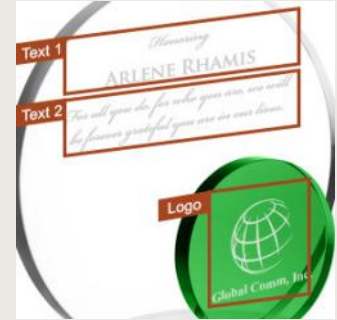

Green Eclipse Award
Optical Crystal | Sandblast Etch

<Color Deco Crystal >

Size	SKU	Dimension	Wt./PC	6	12	50	100(4C)
NA	102351	6-1/4" x 6-1/4" x 3-1/2"	3.5	$86.90	$84.73	$82.56	$78.21