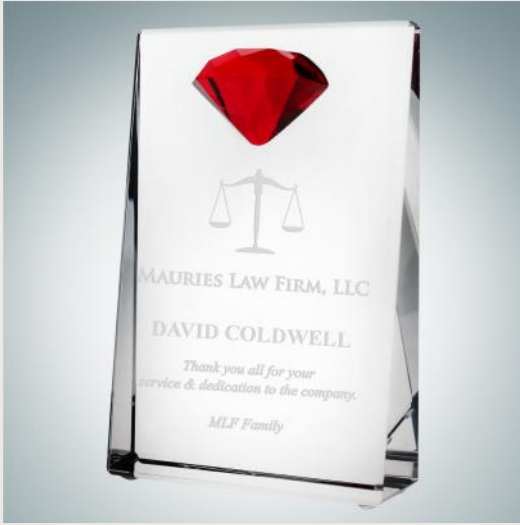

Vertical Rectangle Plaque with Red Diamond Accent

Optical Crystal | Sandblast Etch

<Color Deco Crystal >

Size	SKU	Dimension	Wt./PC	6	12	50	100(4C)
S	102771	5" x 3-1/4" x 1-1/8"	2.5	$75.90	$74.00	$72.11	$68.31
M	102772	6" x 4" x 1-3/8"	3.5	$97.90	$95.45	$93.01	$88.11
L	102773	7" x 5" x 1-1/2"	4.5	$108.90	$106.18	$103.46	$98.01