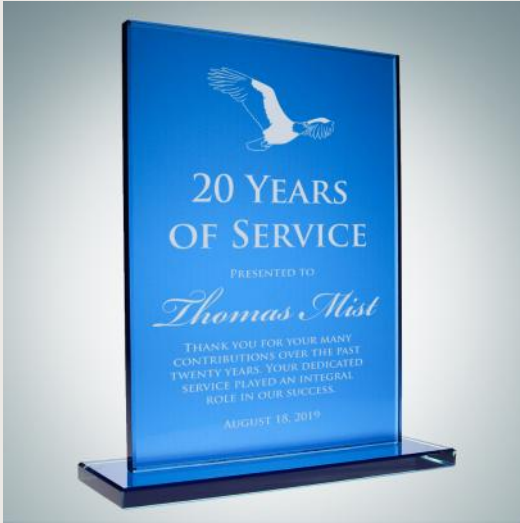

Blue Glass Honorary Award
Jade Glass | Laser Engraving

<Color Deco Crystal >

Size	SKU	Dimension	Wt./PC	12	25	50	100(4C)
NA	120933	8-3/8" x 6" x 2-3/4"	5.0	$53.90	$52.55	$51.21	$48.51