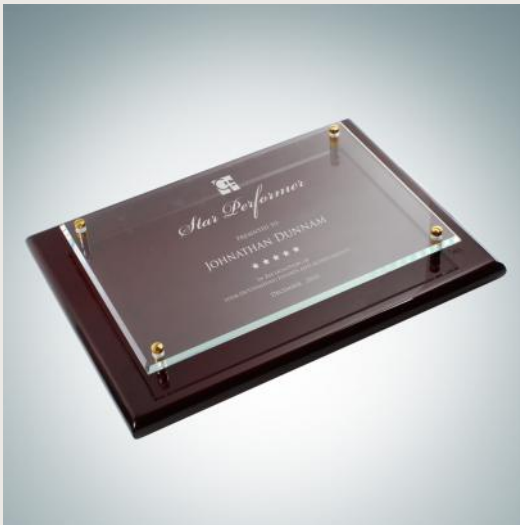

BESTDEALAWARDS

ASI # 47791 / SAGE # 69395

Majestic Triangle Plaque

Optical Crystal | Sandblast Etch

<Recognition Plaques | Desktop Plaques >

Size	SKU	Dimension	Wt./PC	6	12	50	100(4C)
S	101891	8" x 5-1/2" x 1-3/8"	3.5	\$86.90	\$84.73	\$82.56	\$78.21
M	101892	9" x 6-1/8" x 1-1/2"	4.4	\$108.90	\$106.18	\$103.46	\$98.01
L	101893	10" x 7" x 1-1/2"	5.6	\$130.90	\$127.63	\$124.36	\$117.81

Rosewood Piano Finish Plaque - Floating Glass Plate

Clear Glass, Wood | Sandblast Etch

<Recognition Plaques | Desktop Plaques >

Size	SKU	Dimension	Wt./PC	6	12	50	100(4C)
S	160011	8" x 10" x 1-1/4" / Glass: 6" x 8"	5.2	\$75.90	\$74.00	\$72.11	\$68.31
M	160012	9" x 12" x 1-1/4" / Glass: 7" x 10"	6.3	\$86.90	\$84.73	\$82.56	\$78.21
L	160013	10-1/2" x 13" x 1-1/4" / Glass: 8-1/2"	7.3	\$108.90	\$106.18	\$103.46	\$98.01