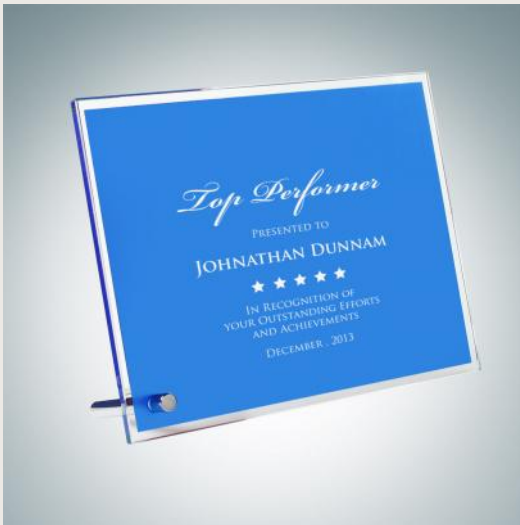

Blue Chroma Award Plaque
Jade Glass, Metal | Sandblast Etch

<Recognition Plaques | Desktop Plaques >

Size	SKU	Dimension	Wt./PC	24	50	100	200(4C)
S	120711	5" x 7" x 3/16"	1.0	$42.90	$41.83	$40.76	$38.61
M	120712	6" x 8" x 3/16"	1.5	$53.90	$52.55	$51.21	$48.51

No Setup Fee. Price includes artwork proof and imprinting one logo and texts on one imprint area when vector art logo file is provided. Additional logo for imprinting $5/pc (G); Additional position for engraving $10/ pc (G); Color-fill $6.25/pc (G) per logo or $12.50/pc (G) logo + texts. Production Time: 3 days after artwork approval.