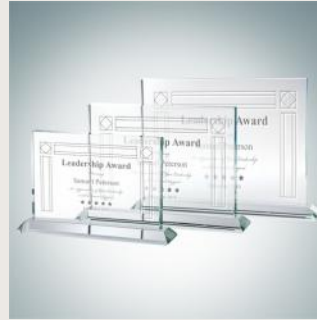

Horizontal Rectangle with Base
Clear Glass | Sandblast Etch

<Recognition Plaques | Desktop Plaques >

Size	SKU	Dimension	Wt./PC	24	50	100	200(4C)
S	130021	4-1/2" x 7" x 1-5/8"	1.6	$49.50	$48.26	$47.03	$44.55
M	130022	5-1/2" x 8" x 1-3/4"	2.3	$64.90	$63.28	$61.66	$58.41
L	130023	6-1/2" x 9" x 2"	2.7	$75.90	$74.00	$72.11	$68.31