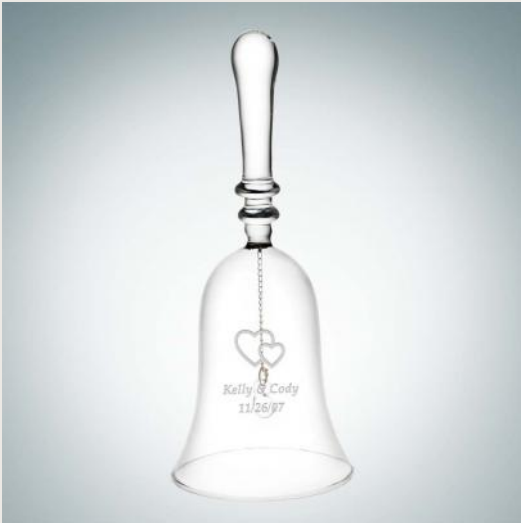

Celebration Bell
Molten Glass, Clear Glass | Sandblast Etch

<Keepsake Gifts >

Size	SKU	Dimension	Wt./PC	24	50	100	200(4C)
NA	140050	6" x 3" x 3"	0.5	$31.90	$31.10	$30.31	$28.71

No Setup Fee. Price includes artwork proof and imprinting one logo and texts on one imprint area when vector art logo file is provided. Additional logo for imprinting $5/pc (G); Additional position for engraving $10/ pc (G); Color-fill $6.25/pc (G) per logo or $12.50/pc (G) logo + texts. Production Time: 3 days after artwork approval.