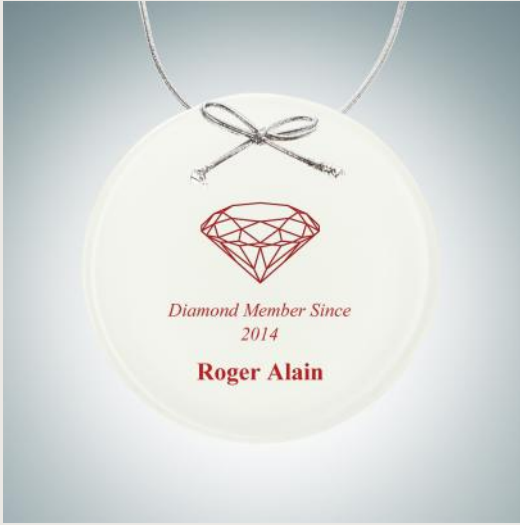

White Circle Ornament
Jade Glass | Laser Engraving

<Ornaments >

Size	SKU	Dimension	Wt./PC	24	50	100	200(4C)
NA	120810	3" x 3" x 1/8"	0.1	$24.09	$23.49	$22.89	$21.68