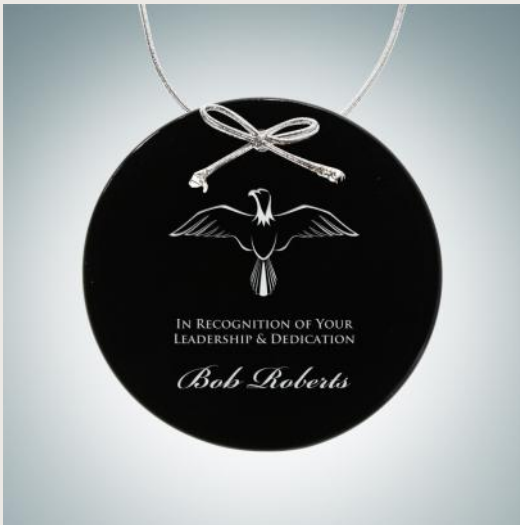

Black Circle Ornament
Jade Glass | Laser Engraving

<Ornaments >

Size	SKU	Dimension	Wt./PC	24	50	100	200(4C)
NA	120820	3" x 3" x 1/8"	0.1	$24.09	$23.49	$22.89	$21.68

No Setup Fee. Price includes artwork proof and imprinting one logo and texts on one imprint area when vector art logo file is provided. Additional logo for imprinting $5/pc (G); Additional position for engraving $10/ pc (G); Color-fill $6.25/pc (G) per logo or $12.50/pc (G) logo + texts. Production Time: 3 days after artwork approval.