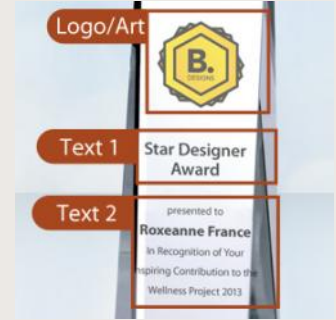

BESTDEALAWARDS

ASI # 47791 / SAGE # 69395

Color Imprinted Metal Star Tower
Optical Crystal, Metal | UV Color Imprint

<Towers & Obelisks >

Size	SKU	Dimension	Wt./PC	6	12	50	100(4C)
S	100281C	8-1/4" x 2-3/4" x 2"	3.2	$86.90	$84.73	$82.56	$78.21
M	100282C	9-1/4" x 2-3/4" x 2"	3.8	$108.90	$106.18	$103.46	$98.01

<Towers & Obelisks >