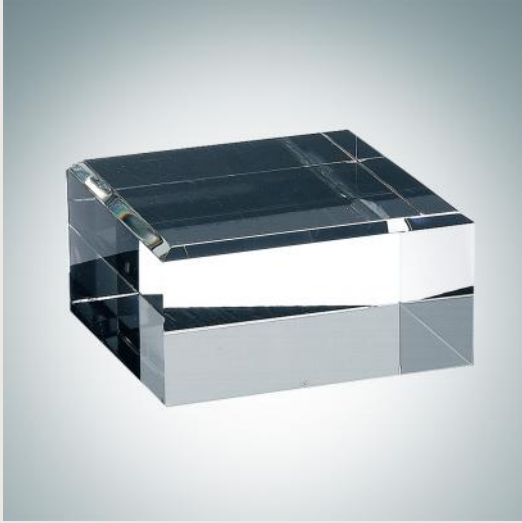

Optional Crystal Base - Square

Optical Crystal | Sandblast Etch

<Towers & Obelisks >

Size	SKU	Dimension	Wt./PC	24	50	100	200(4C)
NA	CB1002	1-1/2" x 3" x 3" / Top: 2-3/4"sq	1.4	$42.90	$41.83	$40.76	$38.61