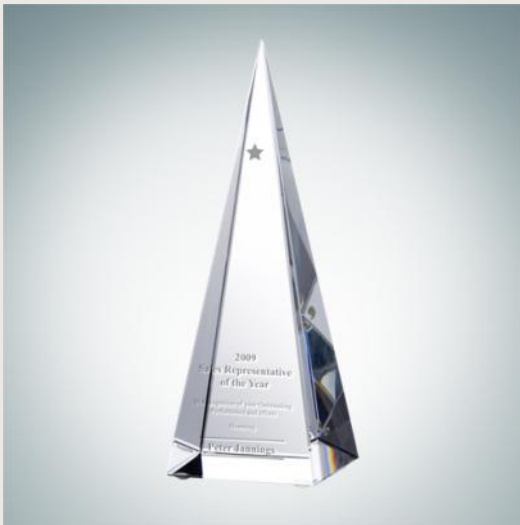

Pyramid Tower
Optical Crystal | Sandblast Etch

<Towers & Obelisks >

Size	SKU	Dimension	Wt./PC	1	6	25	50(4C)
NA	100760	7-1/2" x 2-3/4" x 2-3/4"	2.5	$108.90	$106.18	$103.46	$98.01

No Setup Fee. Price includes artwork proof and imprinting one logo and texts on one imprint area when vector art logo file is provided. Additional logo for imprinting $5/pc (G); Additional position for engraving $10/ pc (G); Color-fill $6.25/pc (G) per logo or $12.50/pc (G) logo + texts. Production Time: 3 days after artwork approval.