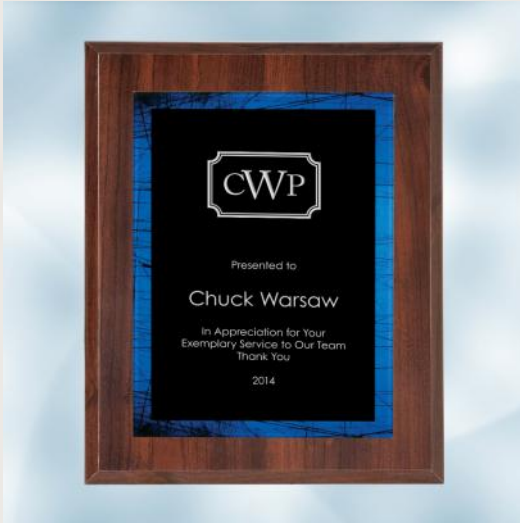

Blue Galaxy Acrylic Cherry Wood Plaque
Acrylic, Wood | Laser Engraving

<Recognition Plaques | Wall Plaques >

Size	SKU	Dimension	Wt./PC	12	25	50	100(4C)
S	200121	10" x 8" x 7/8" / Plate 8" x 6"	3.5	$64.90	$63.28	$61.66	$58.41
L	200122	12" x 9" x 7/8" / Plate 10" x 7"	4.5	$75.90	$74.00	$72.11	$68.31