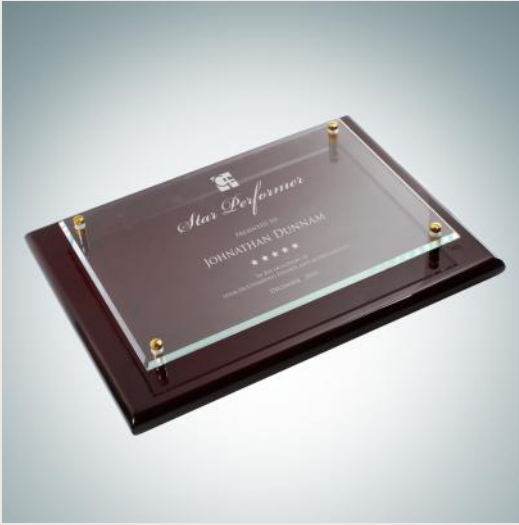

## Rosewood Piano Finish Plaque - Floating Glass Plate

Clear Glass, Wood | Sandblast Etch

<Recognition Plaques | Wall Plaques >

Size	SKU	Dimension	Wt./PC	6	12	50	100(4C)
S	160011	8" x 10" x 1-1/4" / Glass: 6" x 8"	5.2	\$75.90	\$74.00	\$72.11	\$68.31
M	160012	9" x 12" x 1-1/4" / Glass: 7" x 10"	6.3	\$86.90	\$84.73	\$82.56	\$78.21
L	160013	10-1/2" x 13" x 1-1/4" / Glass: 8-1/2"	7.3	\$108.90	\$106.18	\$103.46	\$98.01

## Black Piano Finish Wood Plaque - Floating Glass Plate

Clear Glass, Wood | Sandblast Etch

<Recognition Plaques | Wall Plaques >

Size	SKU	Dimension	Wt./PC	6	12	50	100(4C)
S	160021	8" x 10" x 1-1/4" / Glass: 6" x 8"	5.2	\$75.90	\$74.00	\$72.11	\$68.31
M	160022	9" x 12" x 1-1/4" / Glass: 7" x 10"	6.3	\$86.90	\$84.73	\$82.56	\$78.21
L	160023	10-1/2" x 13" x 1-1/4" / Glass: 8-1/2"	7.3	\$108.90	\$106.18	\$103.46	\$98.01